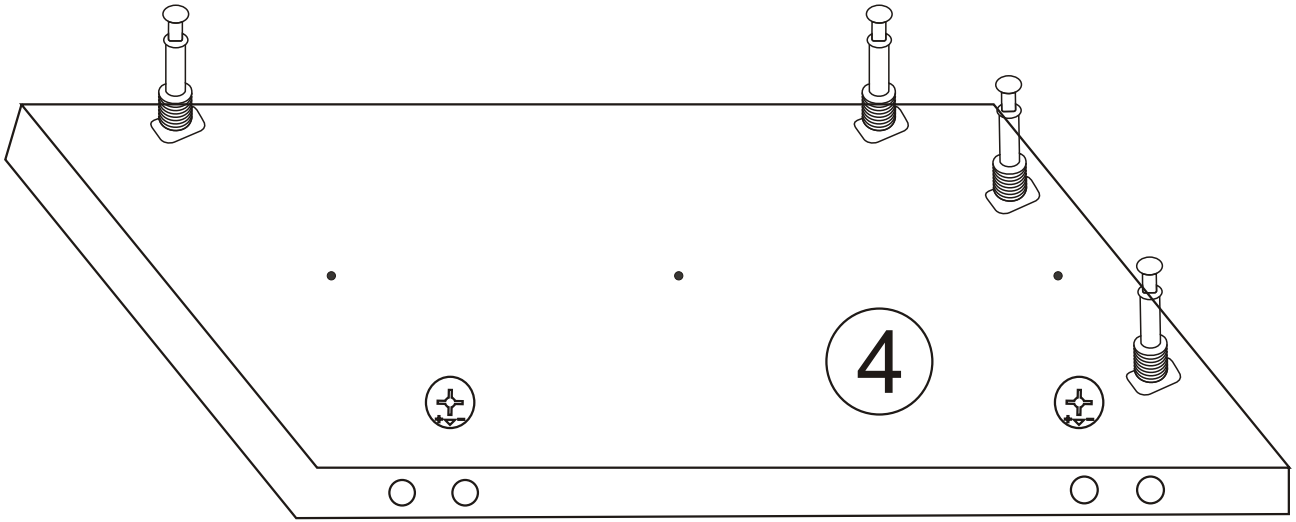

MARS BENCH

Assembly Manual

KALUNE DESIGN
furniture

MARS BENCH

ATTENTION !!

Minifix is the main connection material used in Decortile products ,
Before starting assembly , Please check the drawings below

Accessory List

R10  4 X	A1 Minifix  20 X	A2 Minifix  20 X	A3  12 X	C8  1 X	B6  2 X
	N20 3,5x18  12 X	T25  1 X	T24  7 X	C9  2 X	 20 X

GENERAL VIEW

1

2

3

4

5

6