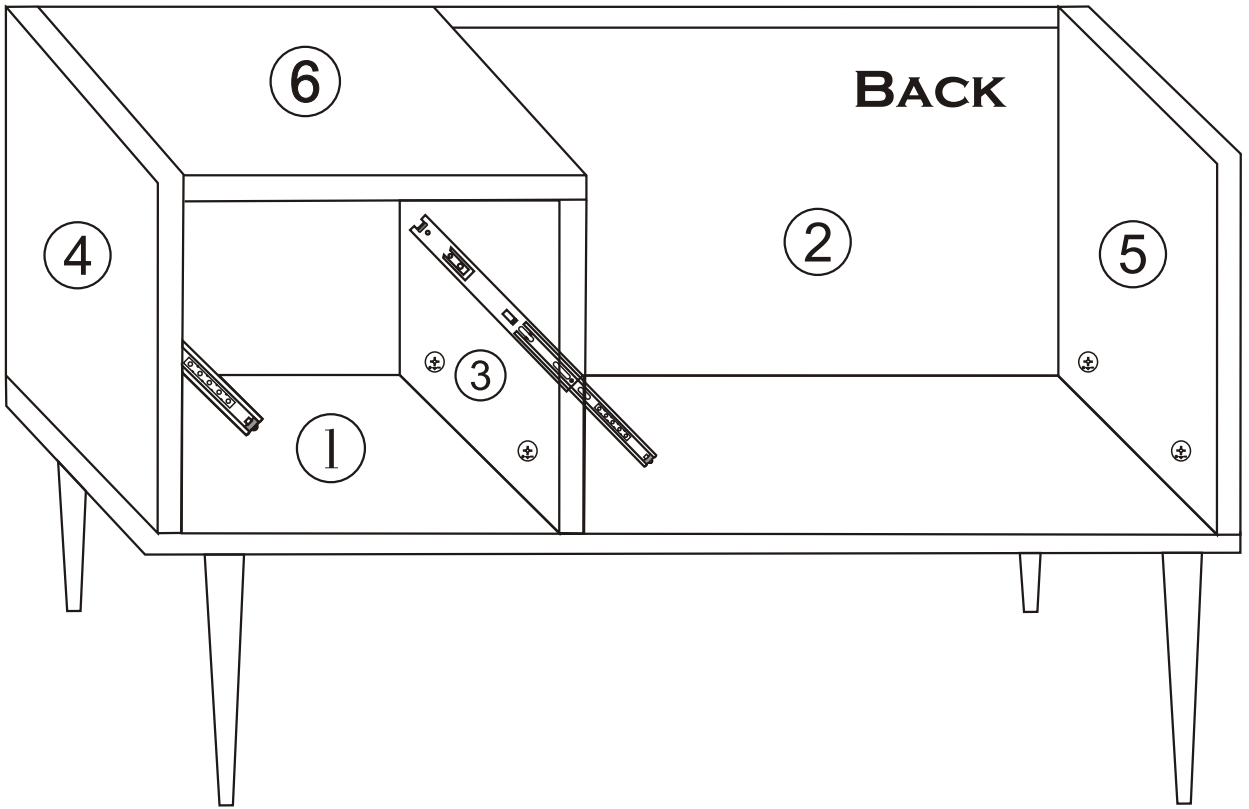

MARS BENCH

Assembly Manual

KALUNE DESIGN
furniture

MARS BENCH

ATTENTION !!

Minifix is the main connection material used in Decortile products ,
Before starting assembly , Please check the drawings below

Accessory List

R10  4 X	A1 Minifix  20 X	A2 Minifix  20 X	A3  12 X	C8  1 X	B6  2 X
	N20 3,5x18  12 X	T25  1 X	T24  7 X	C9  2 X	 20 X

GENERAL VIEW

1

2

3

4

5

6