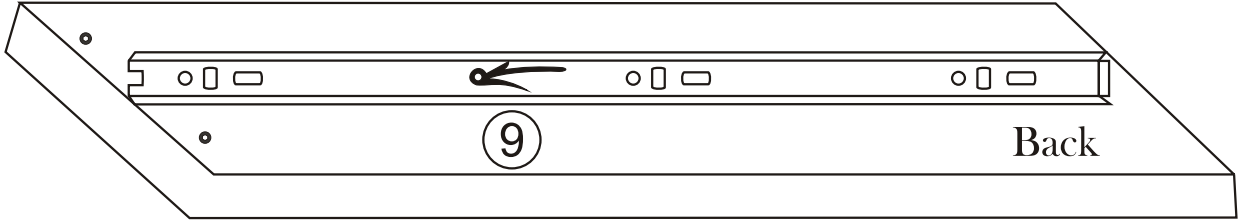

MARS BENCH

Assembly Manual

KALUNE DESIGN
furniture

MARS BENCH

ATTENTION !!

Minifix is the main connection material used in Decortile products ,
Before starting assembly , Please check the drawings below

Accessory List

R10  4 X	A1 Minifix  20 X	A2 Minifix  20 X	A3  12 X	C8  1 X	B6  2 X
	N20 3,5x18  12 X	T25  1 X	T24  7 X	C9  2 X	 20 X

GENERAL VIEW

1

2

3

4

5

6