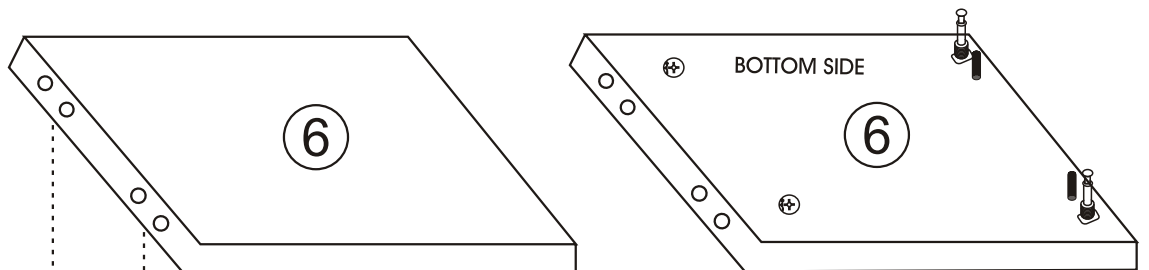

MARS BENCH

Assembly Manual

KALUNE DESIGN
furniture

MARS BENCH

ATTENTION !!

Minifix is the main connection material used in Decortile products ,
Before starting assembly , Please check the drawings below

Accessory List

R10  4 X	A1 Minifix  20 X	A2 Minifix  20 X	A3  12 X	C8  1 X	B6  2 X
	N20 3,5x18  12 X	T25  1 X	T24  7 X	C9  2 X	 20 X

GENERAL VIEW

1

2

3

4

5

6