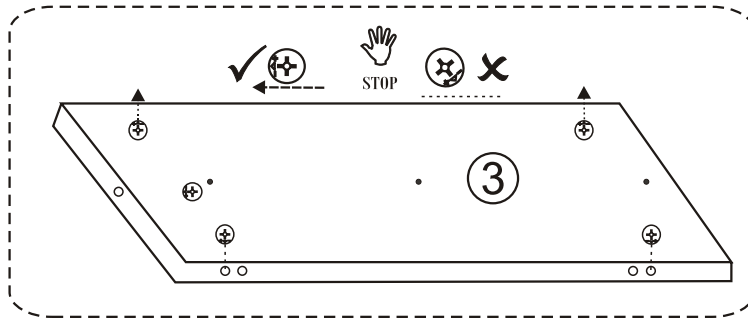

MARS BENCH

Assembly Manual

KALUNE DESIGN
furniture

MARS BENCH

ATTENTION !!

Minifix is the main connection material used in Decortile products ,
Before starting assembly , Please check the drawings below

Accessory List

R10  4 X	A1 Minifix  20 X	A2 Minifix  20 X	A3  12 X	C8  1 X	B6  2 X
	N20 3,5x18  12 X	T25  1 X	T24  7 X	C9  2 X	 20 X

GENERAL VIEW

1

2

3

4

5

6