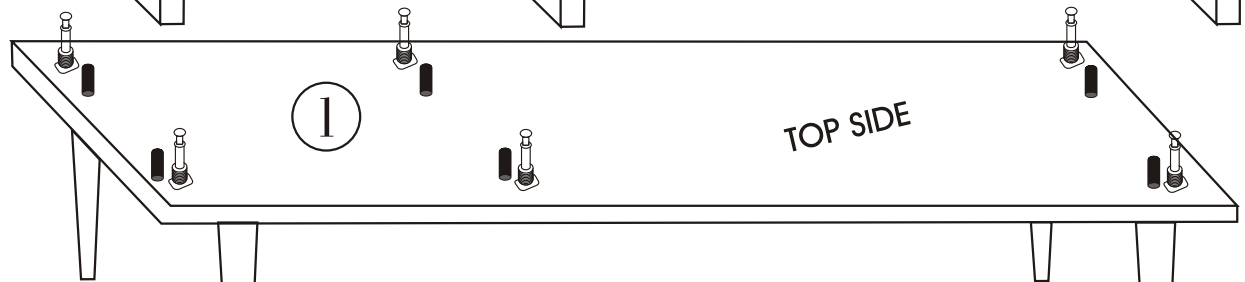

MARS BENCH

Assembly Manual

KALUNE DESIGN
furniture

MARS BENCH

ATTENTION !!

Minifix is the main connection material used in Decortile products ,
Before starting assembly , Please check the drawings below

Accessory List

R10  4 X	A1 Minifix  20 X	A2 Minifix  20 X	A3  12 X	C8  1 X	B6  2 X
	N20 3,5x18  12 X	T25  1 X	T24  7 X	C9  2 X	 20 X

GENERAL VIEW

1

2

3

4

5

6