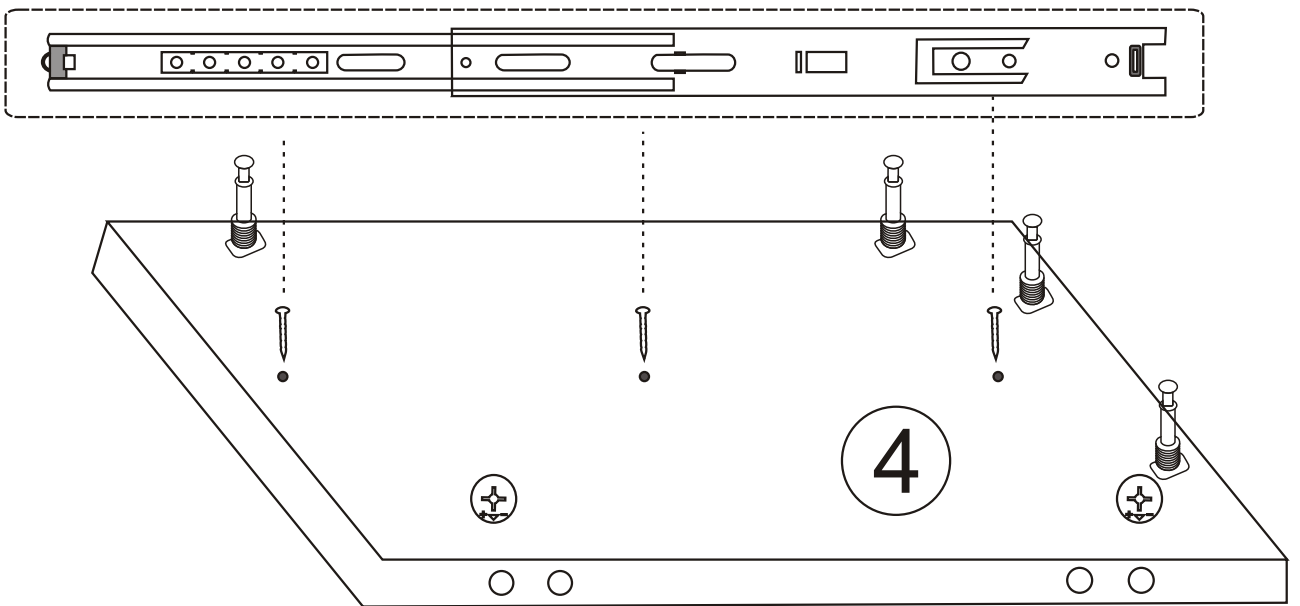

MARS BENCH

Assembly Manual

KALUNE DESIGN
furniture

MARS BENCH

ATTENTION !!

Minifix is the main connection material used in Decortile products ,
Before starting assembly , Please check the drawings below

Accessory List

R10  4 X	A1 Minifix  20 X	A2 Minifix  20 X	A3  12 X	C8  1 X	B6  2 X
	N20 3,5x18  12 X	T25  1 X	T24  7 X	C9  2 X	 20 X

GENERAL VIEW

1

2

3

4

5

6