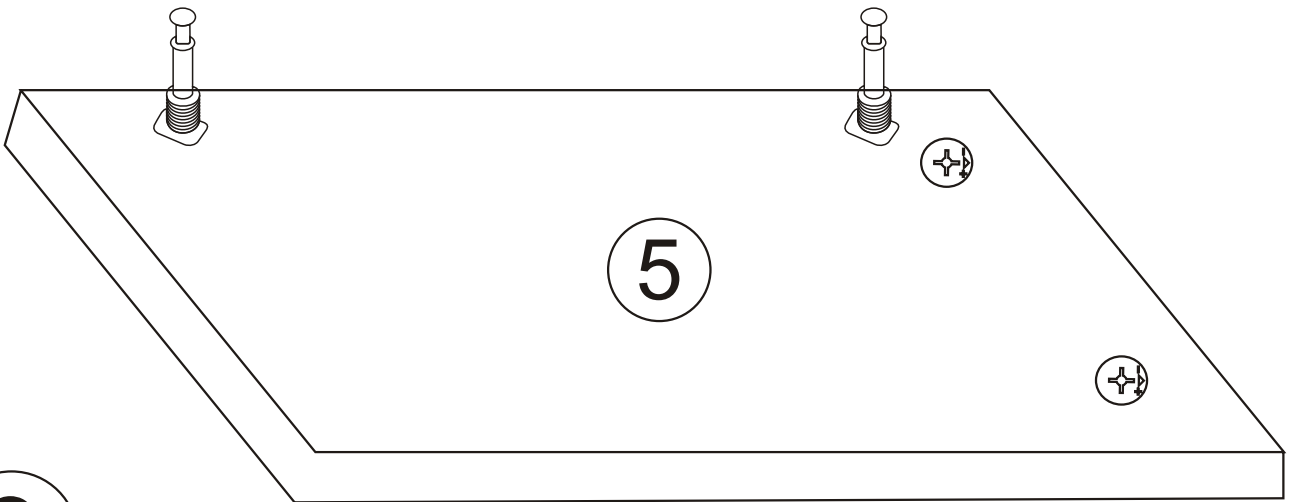

MARS BENCH

Assembly Manual

KALUNE DESIGN
furniture

MARS BENCH

ATTENTION !!

Minifix is the main connection material used in Decortile products ,
Before starting assembly , Please check the drawings below

Accessory List

R10  4 X	A1 Minifix  20 X	A2 Minifix  20 X	A3  12 X	C8  1 X	B6  2 X
	N20 3,5x18  12 X	T25  1 X	T24  7 X	C9  2 X	 20 X

GENERAL VIEW

1

2

3

4

5

6