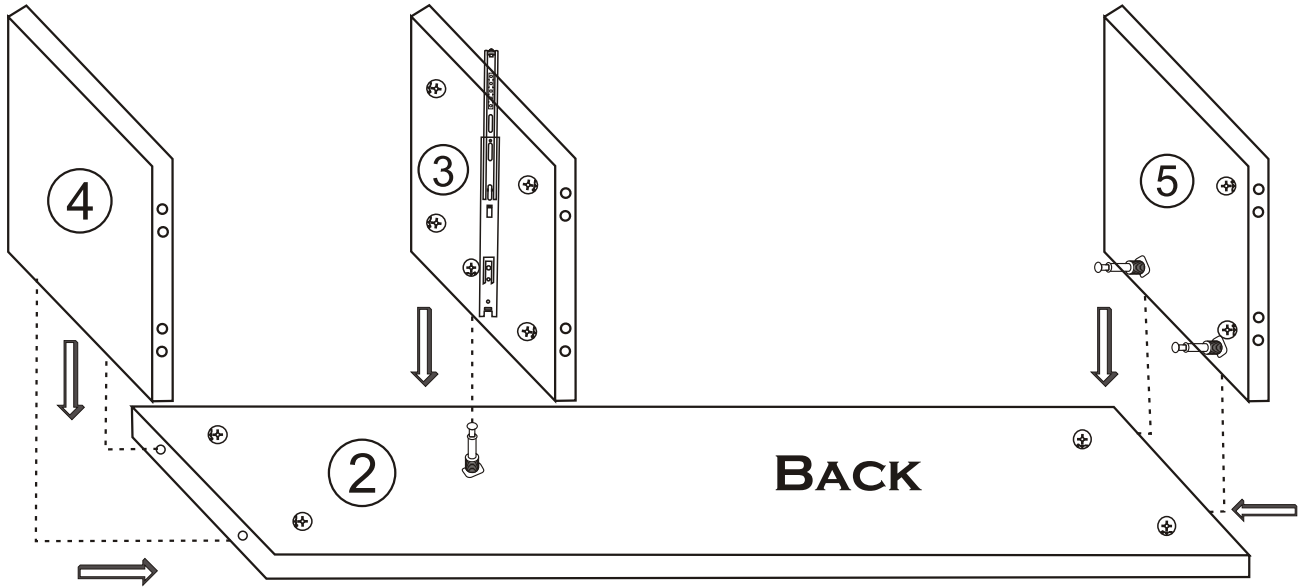

MARS BENCH

Assembly Manual

KALUNE DESIGN
furniture

MARS BENCH

ATTENTION !!

Minifix is the main connection material used in Decortile products ,
Before starting assembly , Please check the drawings below

Accessory List

R10  4 X	A1 Minifix  20 X	A2 Minifix  20 X	A3  12 X	C8  1 X	B6  2 X
	N20 3,5x18  12 X	T25  1 X	T24  7 X	C9  2 X	 20 X

GENERAL VIEW

1

2

3

4

5

6