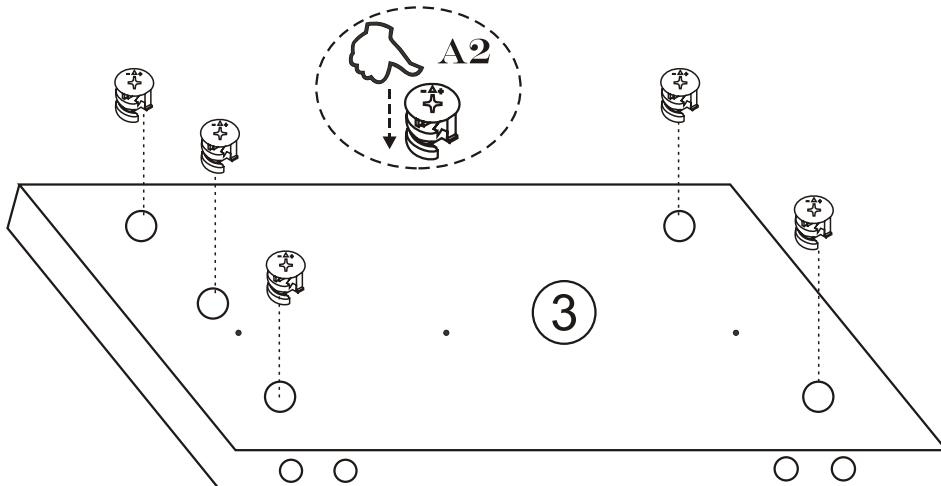

MARS BENCH

Assembly Manual

KALUNE DESIGN
furniture

MARS BENCH

ATTENTION !!

Minifix is the main connection material used in Decortile products ,
Before starting assembly , Please check the drawings below

Accessory List

R10  4 X	A1 Minifix  20 X	A2 Minifix  20 X	A3  12 X	C8  1 X	B6  2 X
	N20 3,5x18  12 X	T25  1 X	T24  7 X	C9  2 X	 20 X

GENERAL VIEW

1

2

3

4

5

6