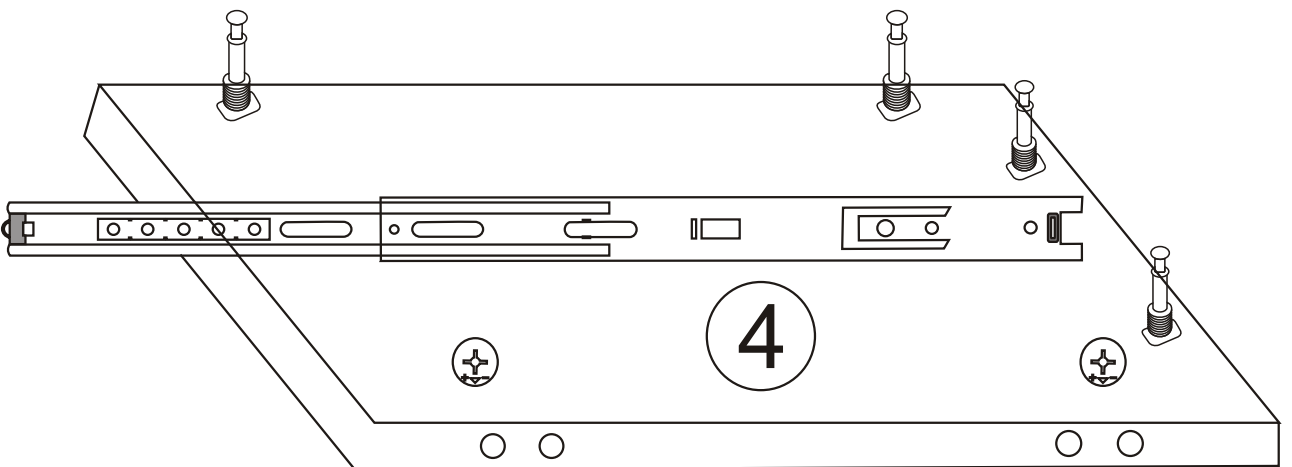

MARS BENCH

Assembly Manual

KALUNE DESIGN
furniture

MARS BENCH

ATTENTION !!

Minifix is the main connection material used in Decortile products ,
Before starting assembly , Please check the drawings below

Accessory List

R10  4 X	A1 Minifix  20 X	A2 Minifix  20 X	A3  12 X	C8  1 X	B6  2 X
	N20 3,5x18  12 X	T25  1 X	T24  7 X	C9  2 X	 20 X

GENERAL VIEW

1

2

3

4

5

6