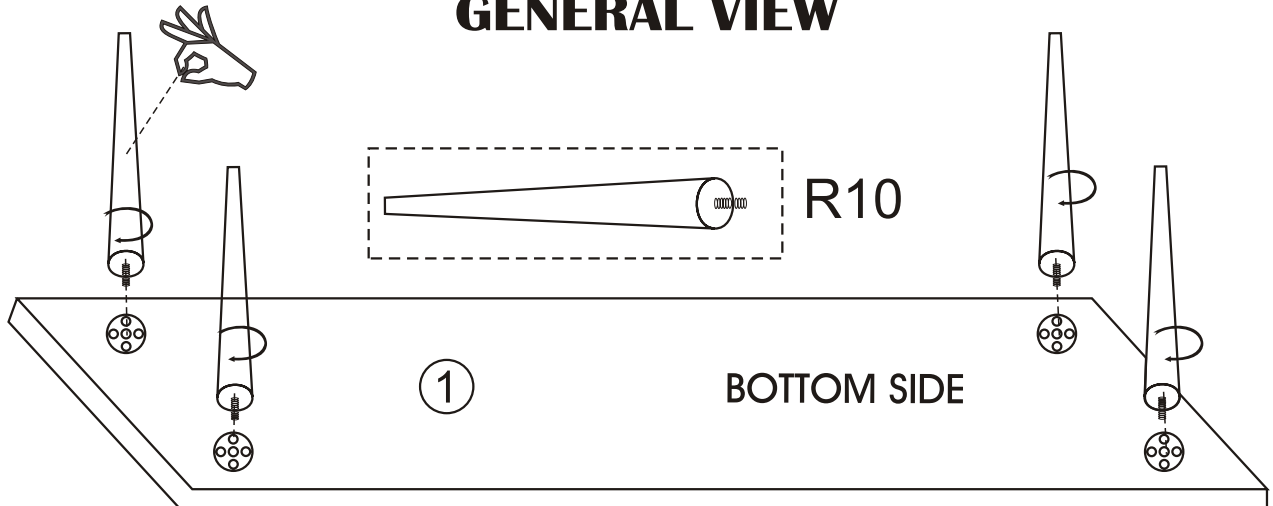

MARS BENCH

Assembly Manual

KALUNE DESIGN
furniture

MARS BENCH

ATTENTION !!

Minifix is the main connection material used in Decortile products ,
Before starting assembly , Please check the drawings below

Accessory List

R10  4 X	A1 Minifix  20 X	A2 Minifix  20 X	A3  12 X	C8  1 X	B6  2 X
	N20 3,5x18  12 X	T25  1 X	T24  7 X	C9  2 X	 20 X

GENERAL VIEW

1

2

3

4

5

6