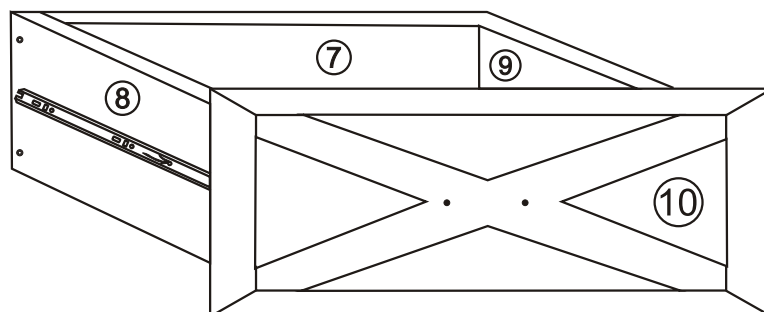

MARS BENCH

Assembly Manual

KALUNE DESIGN
furniture

MARS BENCH

ATTENTION !!

Minifix is the main connection material used in Decortile products ,
Before starting assembly , Please check the drawings below

Accessory List

R10  4 X	A1 Minifix  20 X	A2 Minifix  20 X	A3  12 X	C8  1 X	B6  2 X
	N20 3,5x18  12 X	T25  1 X	T24  7 X	C9  2 X	 20 X

GENERAL VIEW

1

2

3

4

5

6