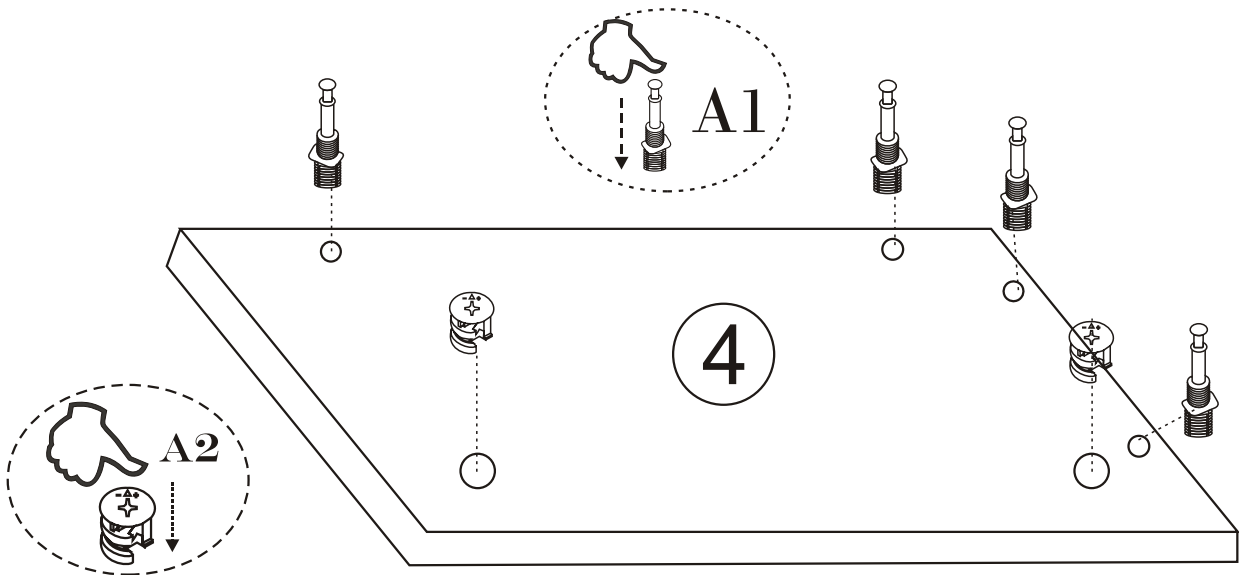

MARS BENCH

Assembly Manual

KALUNE DESIGN
furniture

MARS BENCH

ATTENTION !!

Minifix is the main connection material used in Decortile products ,
Before starting assembly , Please check the drawings below

Accessory List

R10  4 X	A1 Minifix  20 X	A2 Minifix  20 X	A3  12 X	C8  1 X	B6  2 X
	N20 3,5x18  12 X	T25  1 X	T24  7 X	C9  2 X	 20 X

GENERAL VIEW

1

2

3

4

5

6