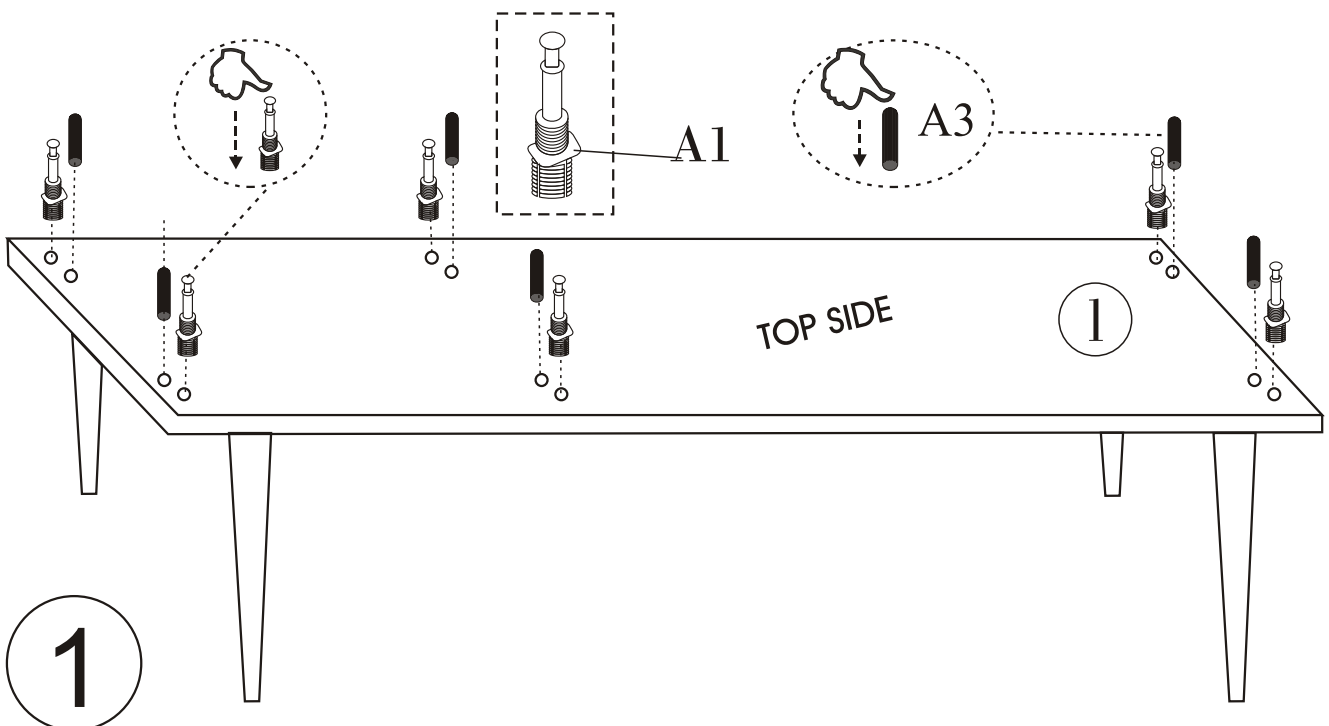

MARS BENCH

Assembly Manual

KALUNE DESIGN
furniture

MARS BENCH

ATTENTION !!

Minifix is the main connection material used in Decortile products ,
Before starting assembly , Please check the drawings below

Accessory List

R10  4 X	A1 Minifix  20 X	A2 Minifix  20 X	A3  12 X	C8  1 X	B6  2 X
	N20 3,5x18  12 X	T25  1 X	T24  7 X	C9  2 X	 20 X

GENERAL VIEW

1

2

3

4

5

6