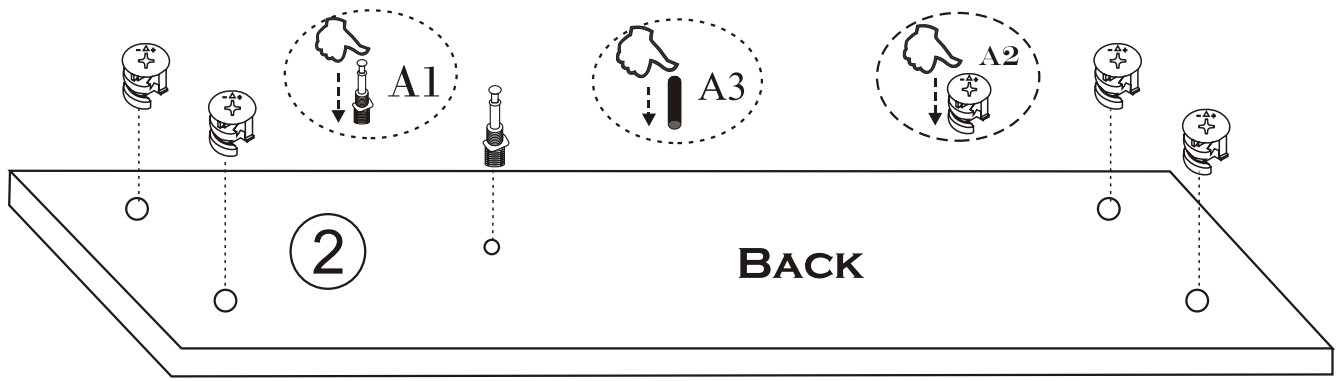

MARS BENCH

Assembly Manual

KALUNE DESIGN
furniture

MARS BENCH

ATTENTION !!

Minifix is the main connection material used in Decortile products ,
Before starting assembly , Please check the drawings below

Accessory List

R10  4 X	A1 Minifix  20 X	A2 Minifix  20 X	A3  12 X	C8  1 X	B6  2 X
	N20 3,5x18  12 X	T25  1 X	T24  7 X	C9  2 X	 20 X

GENERAL VIEW

1

2

3

4

5

6