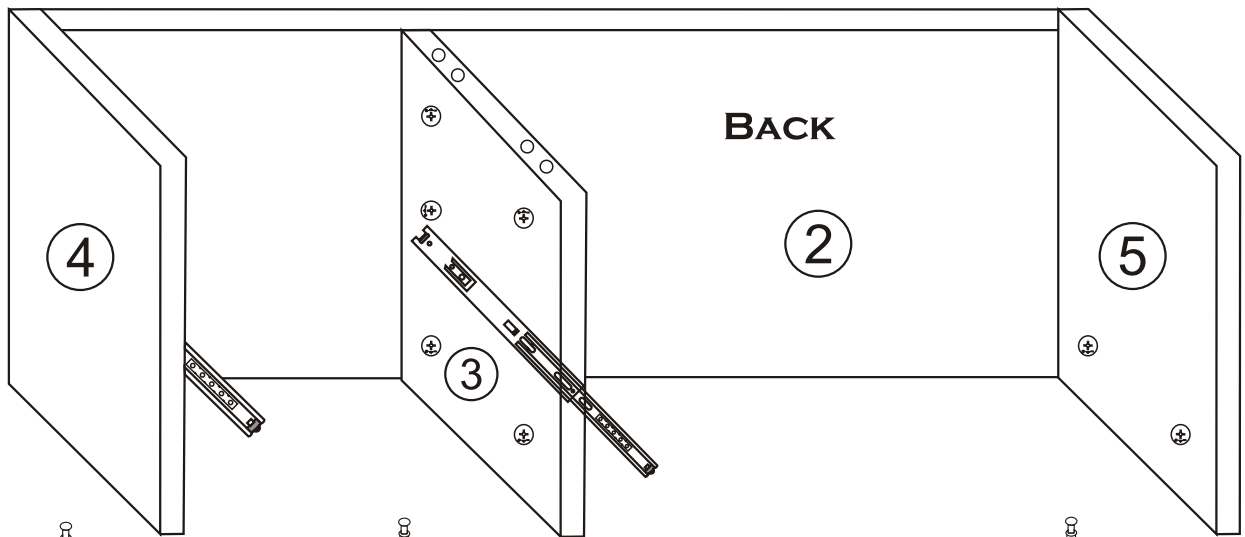

MARS BENCH

Assembly Manual

KALUNE DESIGN
furniture

MARS BENCH

ATTENTION !!

Minifix is the main connection material used in Decortile products ,
Before starting assembly , Please check the drawings below

Accessory List

R10  4 X	A1 Minifix  20 X	A2 Minifix  20 X	A3  12 X	C8  1 X	B6  2 X
	N20 3,5x18  12 X	T25  1 X	T24  7 X	C9  2 X	 20 X

GENERAL VIEW

1

2

3

4

5

6