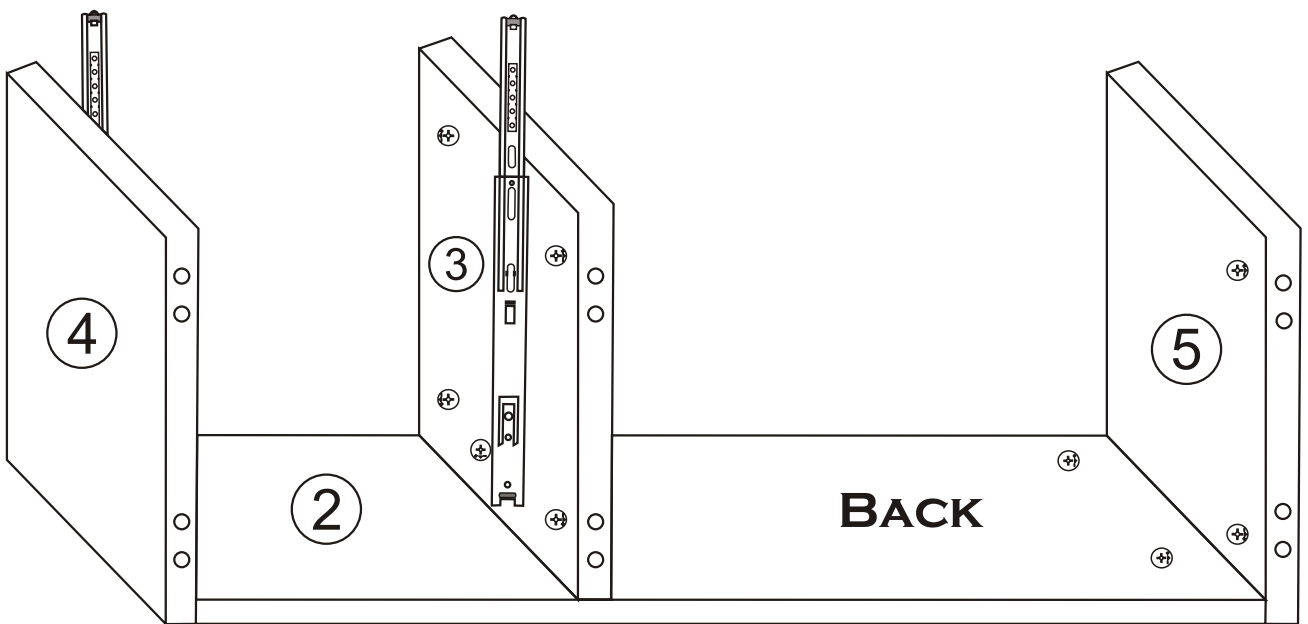

MARS BENCH

Assembly Manual

KALUNE DESIGN
furniture

MARS BENCH

ATTENTION !!

Minifix is the main connection material used in Decortile products ,
Before starting assembly , Please check the drawings below

Accessory List

R10  4 X	A1 Minifix  20 X	A2 Minifix  20 X	A3  12 X	C8  1 X	B6  2 X
	N20 3,5x18  12 X	T25  1 X	T24  7 X	C9  2 X	 20 X

GENERAL VIEW

1

2

3

4

5

6