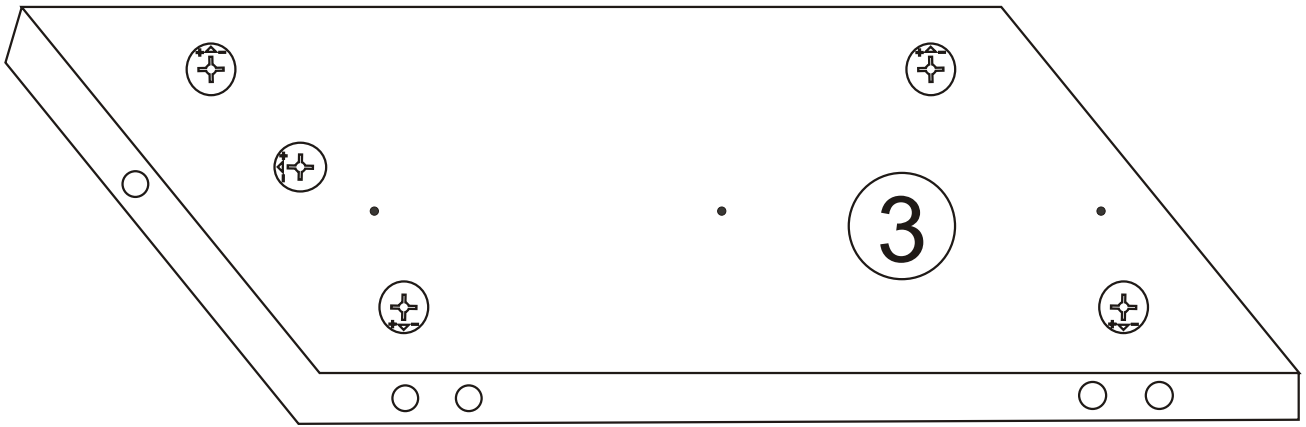

MARS BENCH

Assembly Manual

KALUNE DESIGN
furniture

MARS BENCH

ATTENTION !!

Minifix is the main connection material used in Decortile products ,
Before starting assembly , Please check the drawings below

Accessory List

R10  4 X	A1 Minifix  20 X	A2 Minifix  20 X	A3  12 X	C8  1 X	B6  2 X
	N20 3,5x18  12 X	T25  1 X	T24  7 X	C9  2 X	 20 X

GENERAL VIEW

1

2

3

4

5

6