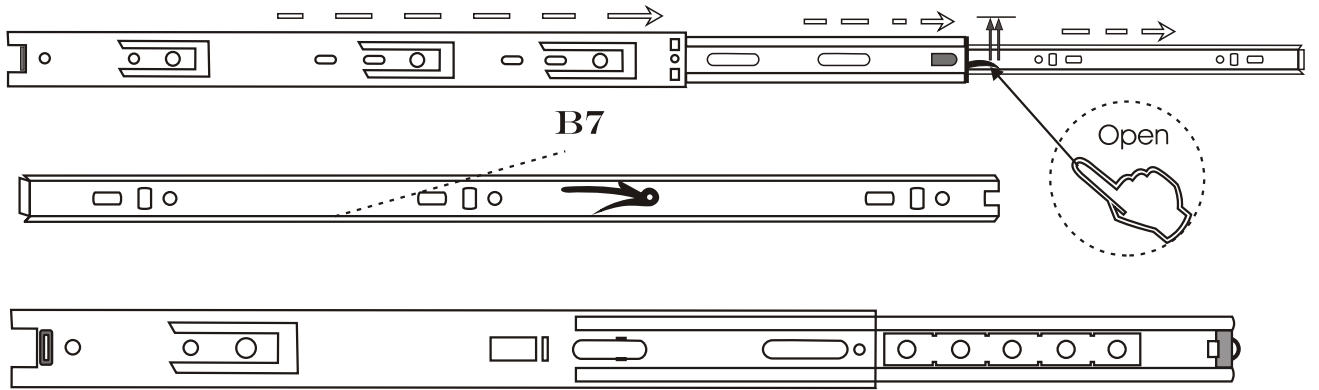

MARS BENCH

Assembly Manual

KALUNE DESIGN
furniture

MARS BENCH

ATTENTION !!

Minifix is the main connection material used in Decortile products ,
Before starting assembly , Please check the drawings below

Accessory List

R10  4 X	A1 Minifix  20 X	A2 Minifix  20 X	A3  12 X	C8  1 X	B6  2 X
	N20 3,5x18  12 X	T25  1 X	T24  7 X	C9  2 X	 20 X

GENERAL VIEW

1

2

3

4

5

6