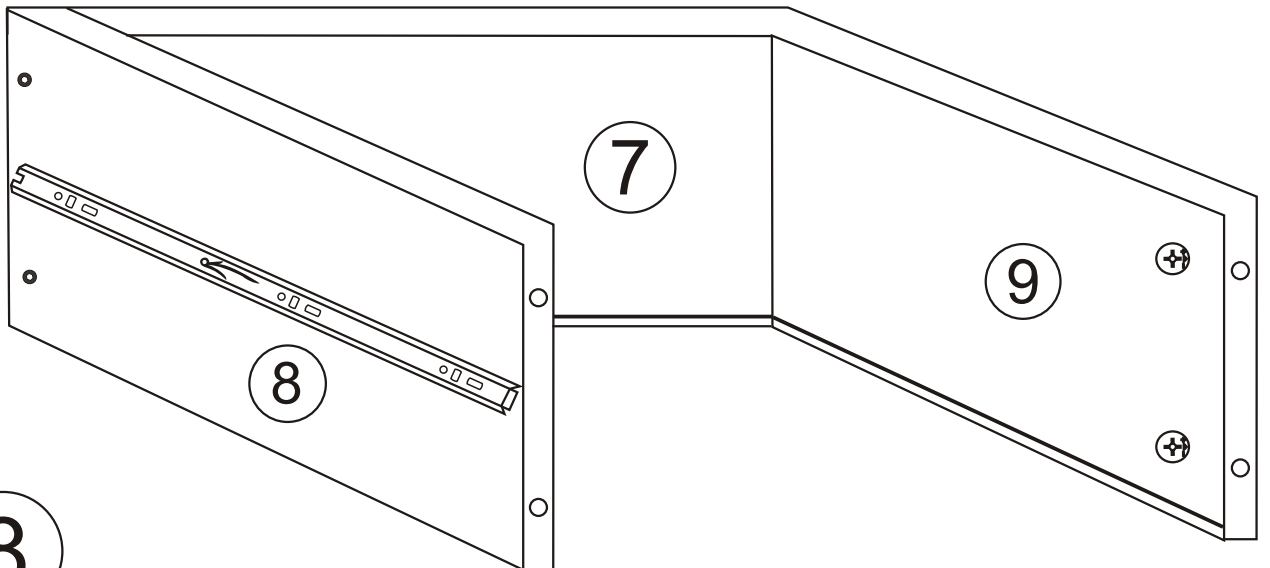

MARS BENCH

Assembly Manual

KALUNE DESIGN
furniture

MARS BENCH

ATTENTION !!

Minifix is the main connection material used in Decortile products ,
Before starting assembly , Please check the drawings below

Accessory List

R10  4 X	A1 Minifix  20 X	A2 Minifix  20 X	A3  12 X	C8  1 X	B6  2 X
	N20 3,5x18  12 X	T25  1 X	T24  7 X	C9  2 X	 20 X

GENERAL VIEW

1

2

3

4

5

6