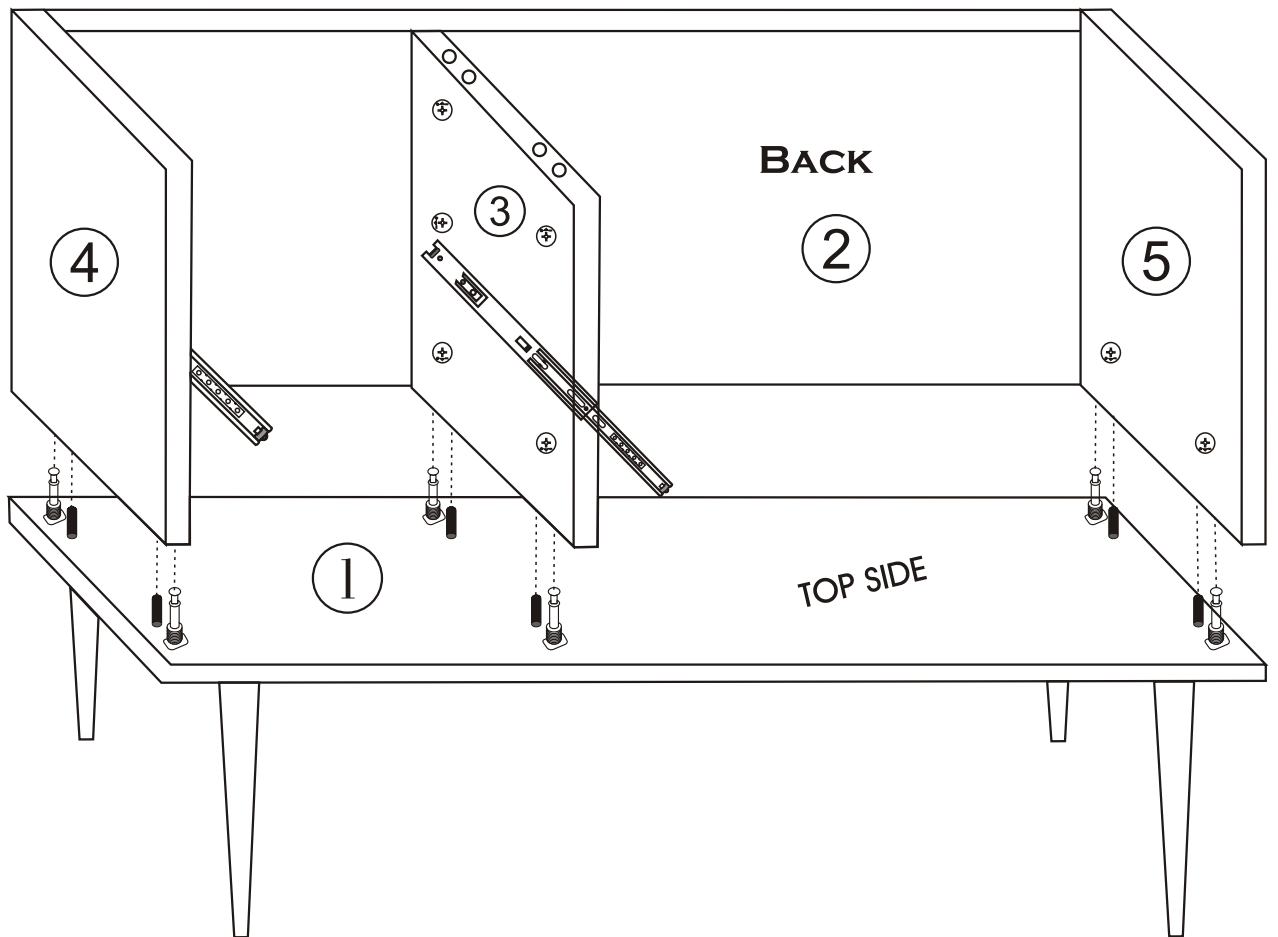

MARS BENCH

Assembly Manual

KALUNE DESIGN
furniture

MARS BENCH

ATTENTION !!

Minifix is the main connection material used in Decortile products ,
Before starting assembly , Please check the drawings below

Accessory List

R10  4 X	A1 Minifix  20 X	A2 Minifix  20 X	A3  12 X	C8  1 X	B6  2 X
	N20 3,5x18  12 X	T25  1 X	T24  7 X	C9  2 X	 20 X

GENERAL VIEW

1

2

3

4

5

6