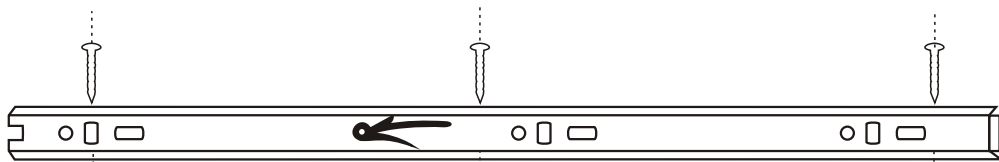

MARS BENCH

Assembly Manual

KALUNE DESIGN
furniture

MARS BENCH

ATTENTION !!

Minifix is the main connection material used in Decortile products ,
Before starting assembly , Please check the drawings below

Accessory List

R10  4 X	A1 Minifix  20 X	A2 Minifix  20 X	A3  12 X	C8  1 X	B6  2 X
	N20 3,5x18  12 X	T25  1 X	T24  7 X	C9  2 X	 20 X

GENERAL VIEW

1

2

3

4

5

6