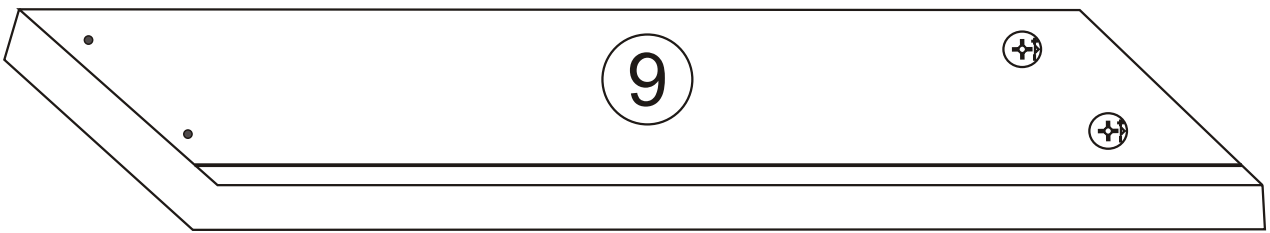

MARS BENCH

Assembly Manual

KALUNE DESIGN
furniture

MARS BENCH

ATTENTION !!

Minifix is the main connection material used in Decortile products ,
Before starting assembly , Please check the drawings below

Accessory List

R10  4 X	A1 Minifix  20 X	A2 Minifix  20 X	A3  12 X	C8  1 X	B6  2 X
	N20 3,5x18  12 X	T25  1 X	T24  7 X	C9  2 X	 20 X

GENERAL VIEW

1

2

3

4

5

6