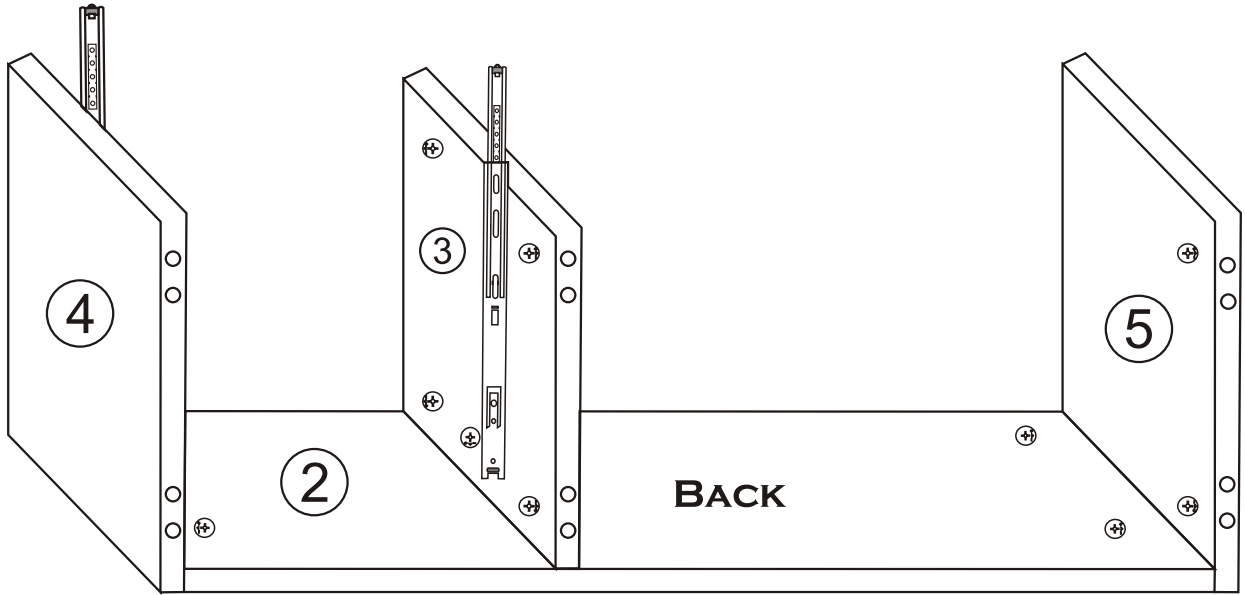

MARS BENCH

Assembly Manual

KALUNE DESIGN
furniture

MARS BENCH

ATTENTION !!

Minifix is the main connection material used in Decortile products ,
Before starting assembly , Please check the drawings below

Accessory List

R10  4 X	A1 Minifix  20 X	A2 Minifix  20 X	A3  12 X	C8  1 X	B6  2 X
	N20 3,5x18  12 X	T25  1 X	T24  7 X	C9  2 X	 20 X

GENERAL VIEW

1

2

3

4

5

6